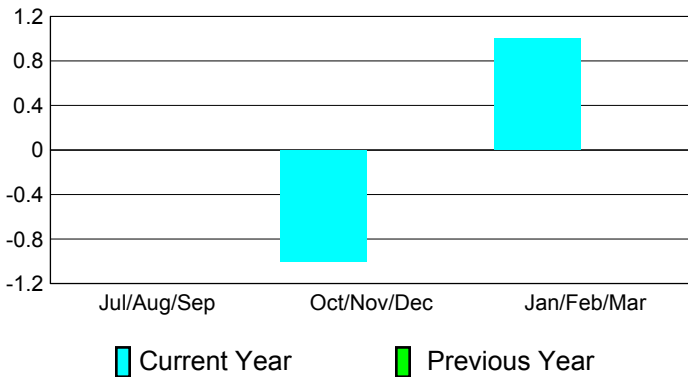

Club Results 2010-2011

Goal, New, Dropped, Gain/Loss

Comparison of Club Gain/Loss

Current Year Compared to the Previous Year

YTD Status Quo Clubs 2010-2011

Status Quo Clubs Compared to Status Quo Members

MEMBERSHIP