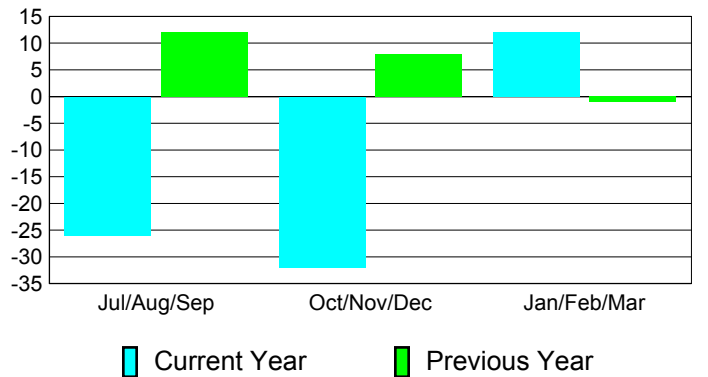

**Membership Results
2010-2011**

**Membership
2009-2010**

Month	Net Memb Goal	Actual New Memb	Actual Dropped Memb	Gain/Loss of Memb	Gain/Loss of Memb
Jul/Aug/Sep	33	18	-44	-26	12
Oct/Nov/Dec	12	7	-39	-32	8
Jan/Feb/Mar	33	55	-43	12	-1
Totals	78	80	-126	-46	19

Membership Results 2010-2011

Goal, New, Dropped, Gain/Loss

Comparison of Membership Gain/Loss

Current Year Compared to the Previous Year

Gender Comparison 2010-2011

Jul/Aug/Sep

Oct/Nov/Dec

Jan/Feb/Mar