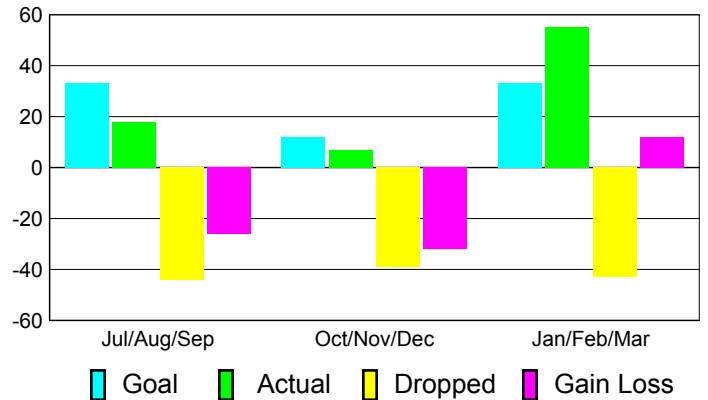

Membership Results 2010-2011

Goal, New, Dropped, Gain/Loss

Comparison of Membership Gain/Loss

Current Year Compared to the Previous Year