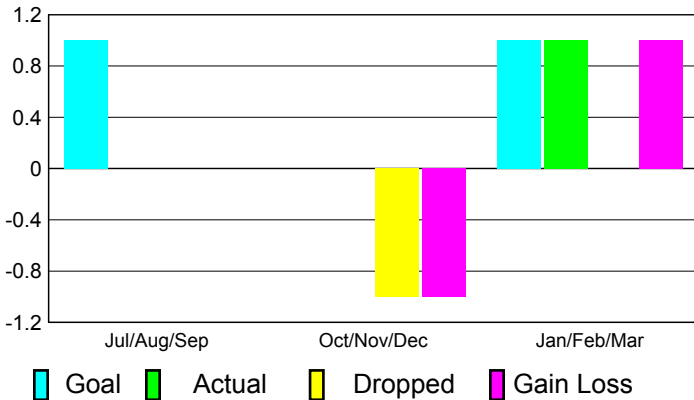

2010-2011 GMT Reports for District (or Undistricted) **District 115CS**

GMT: HOWARD PATRICK LEE

Location: PORTUGAL

GMT CA: 4

CLUBS

**Club Results
2010-2011**

**Clubs
2009-2010**

Month	New Club Goal	Actual New Clubs	Actual Dropped Clubs	Gain/Loss of Clubs	Gain/Loss of Clubs
Jul/Aug/Sep	1	0	0	0	0
Oct/Nov/Dec	0	0	-1	-1	0
Jan/Feb/Mar	1	1	0	1	0
Totals	2	1	-1	0	0

Club Results 2010-2011

Goal, New, Dropped, Gain/Loss

Comparison of Club Gain/Loss

Current Year Compared to the Previous Year

YTD Status Quo Clubs 2010-2011

Status Quo Clubs Compared to Status Quo Members

MEMBERSHIP